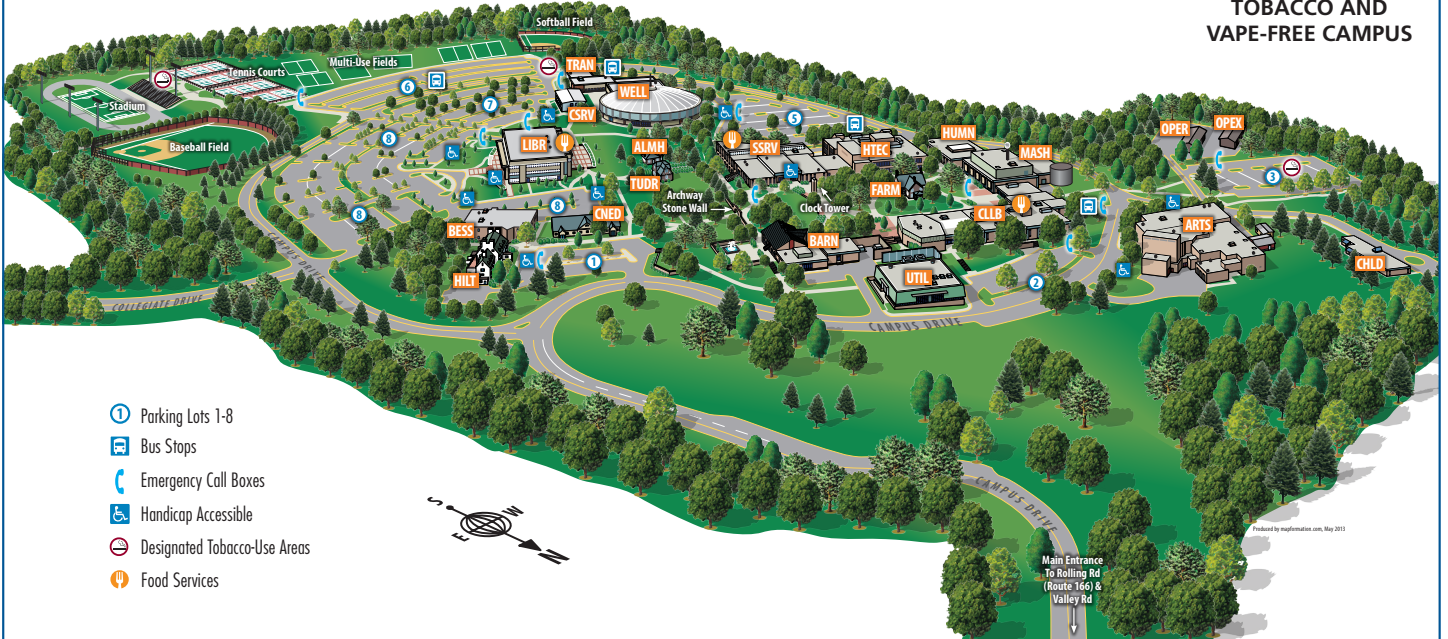

CCBC CATONSVILLE

TOBACCO AND
VAPE-FREE CAMPUS

Alumni House (ALMH)

MSSI/FSSI Offices

Barn (BARN)

Barn Theatre, Office of Student Engagement, Student Lounge

Business, Education & Social Sciences Hall (BESS)

Continuing Education, Human Resources

Center for the Arts (ARTS)

Art, Design & Interactive Media (ADiM), Art Gallery, Theatre

Central Utility Plant (UTIL)

Children's Learning Center (CHLD)

Classroom & Laboratory Building (CLLB)

Adjunct Faculty Center, The Junction, Office of Student Conduct

Farmhouse (FARM)

Health Careers & Technology Building (HTEC)

Aviation, Nursing

Hilton Center (HILT)

Center for Global Education, Honors College, Office of Campus Director, Evening/Weekend Campus Services

Humanities Hall (HUMN)

Jack Manley Wellness & Athletics Center (WELL)

Athletics, Fitness Training Center, Gymnasium, Pool, Wellness Center

Library (LIBR)

Café, Student Success Center, Writing Center

Mathematics & Science Hall (MASH)