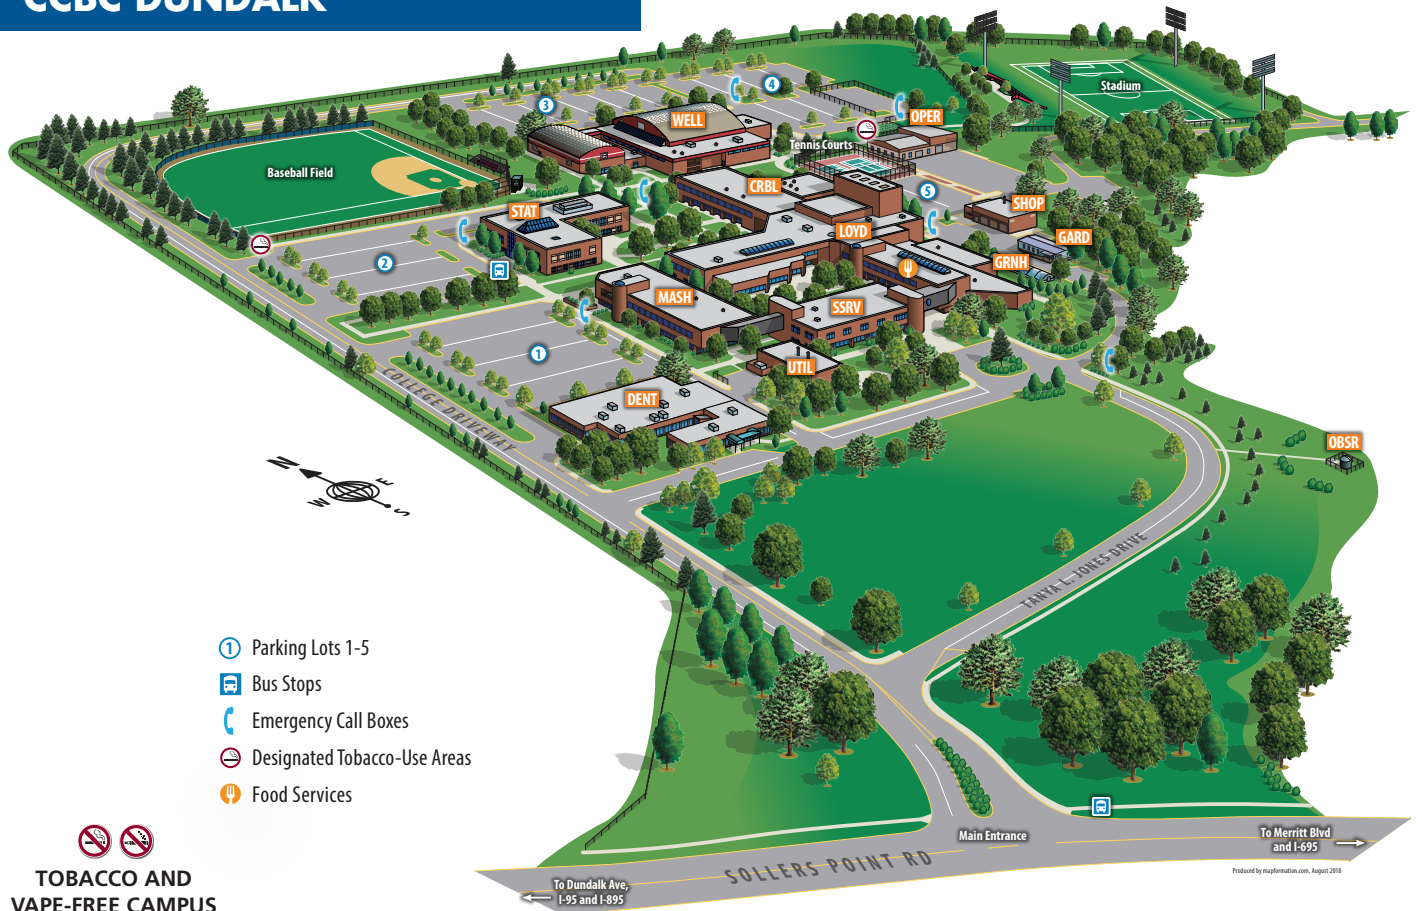

CCBC DUNDALK

Career Building (CRBL)

Continuing Education Training Labs, Sustainable Horticulture, Upward Bound

Central Utility Plant (UTIL)

Alvin and Mary Lloyd College Center (LOYD)

Adjunct Faculty Center, Art Gallery, Bookstore, Café, Center for First-Year Experience, Evening/Weekend Campus Services, Honors College, Institutional Advancement/Foundation, Library, MSSI/FSSI Offices, Office of Campus Director, Office of Student Conduct, Office of Student Engagement, Phi Theta Kappa, Printing Services, Public Safety, Student Success/Writing Center, Theatre, Veterans and Military Services

Dental Arts Center (DENT)

Facilities Operations Building (OPER)

Garden Annex (GARD)

Greenhouse (GRNH)

Mathematics & Science Hall (MASH)

Continuing Education

Observatory (OBSR)

Roy N. Staten Building (STAT)

Vehicle Maintenance Shop (SHOP)

Wellness & Athletics Center (WELL)

Athletics, Fitness Training Center, Gymnasium, Pool, Racquetball Courts